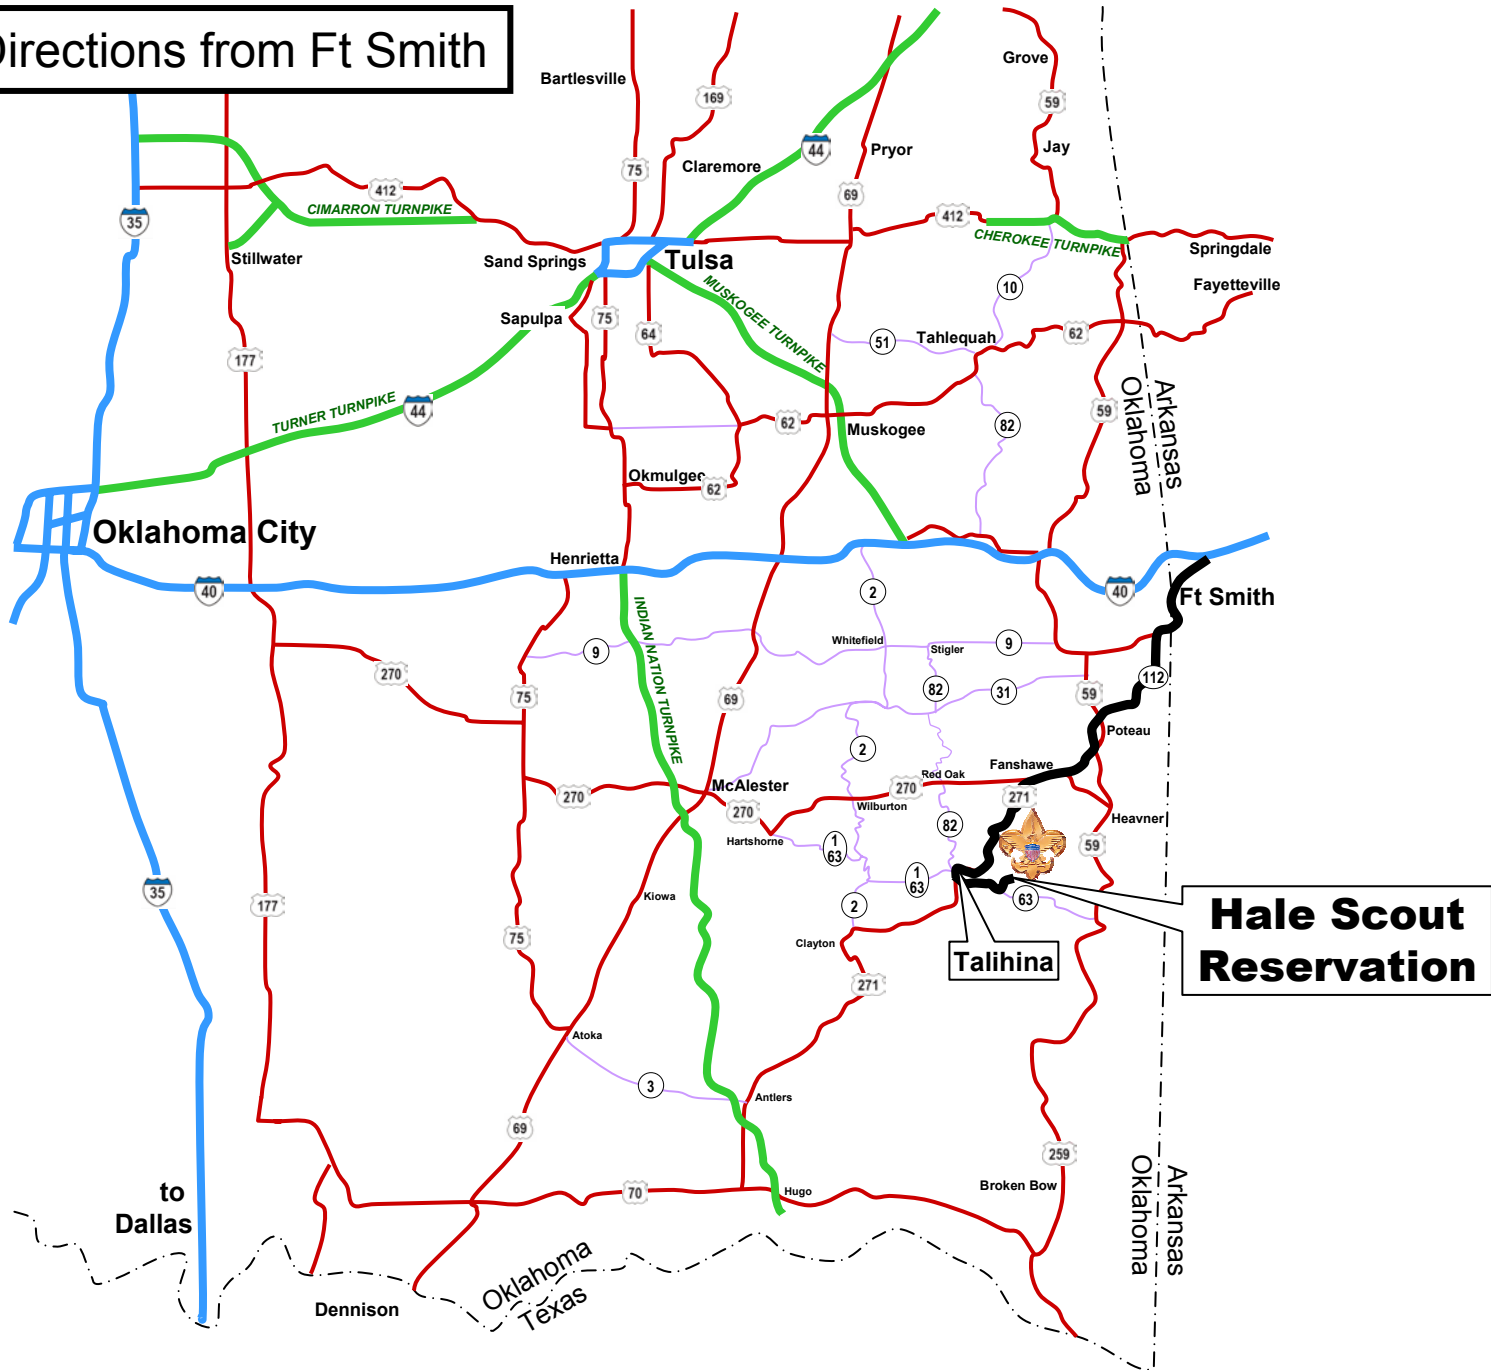

Driving Directions from Ft Smith

Directions from FORT SMITH to Hale Scout Reservation	Distance	Cumm. Dist.
1 Start out going south on US-271	12.8 miles	12.8
2 Turn LEFT, south, on OK-112	17.0 miles	29.8
3 Turn LEFT onto US-271 and follow US-271 all the way into Talihina	39.8 miles	69.6
4 At the junction with OK-63, turn left onto OK-63. At the south edge of town, OK-63 leaves US-271. Turn left and stay on OK-63	0.6 miles	70.2
5 Follow OK-63 for 7 3/4 miles	7.75 miles	78.0
6 Turn LEFT onto County Road 249	3.5 miles	81.5

Arrive at HALE SCOUT RESERVATION - Total Distance - 85.5 miles